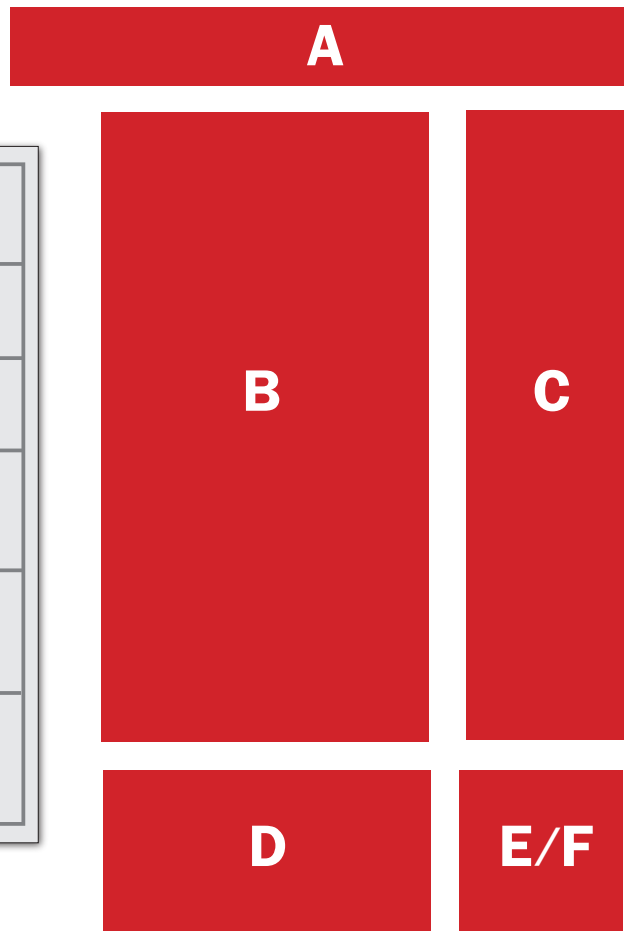

THE BAPTIST MESSENGER.com

Website Pricing and Information

WEB SITE ADVERTISING PRICING

A. LEADERBOARD Location: top of page	\$800/month Size: 468 x 60 (pixels)
B. WIDE SKYSCRAPER Location: right side of page	\$600/month Size: 250 x 480 (pixels)
C. NARROW SKYSCRAPER Location: right side of page	\$450/month Size: 120 x 480 (pixels)
D. HORIZONTAL PANEL Location: right side of page and embedded in articles	\$350/month Size: 250 x 125 (pixels)
E. SQUARE PANEL Location: right side of page and embedded in articles	\$225/month Size: 125 x 125 (pixels)
F. EMAIL/RSS SQUARE PANEL Placed in e-newsletter sent once a month	\$200/month Size: 125 x 125 (pixels)

25% discount available for Non-Profit Organizations

**All web site advertising is rotated for optimal exposure of advertisers through existing inventory. There is a maximum of 4 ads per placement position.*

COLOR MODE/RESOLUTION: RGB/72 ppi

ANIMATION: No more than 3 images, 15 second loop recommended

**Call us at 405-942-3800 x4360,
or email advertising@okbaptist.net
to place your ad today!**

THE BAPTIST MESSENGER